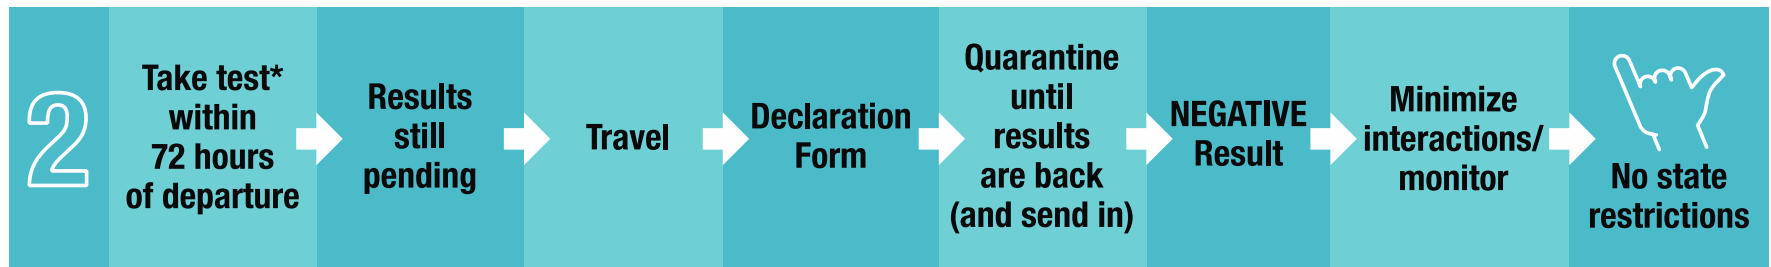

# FLYING INTO HAWAI'I?

Take a pre-travel test or quarantine for 14 days. Here are your options:

\*Any FDA-authorized Nucleic Acid Amplification Test performed by a CLIA certified lab