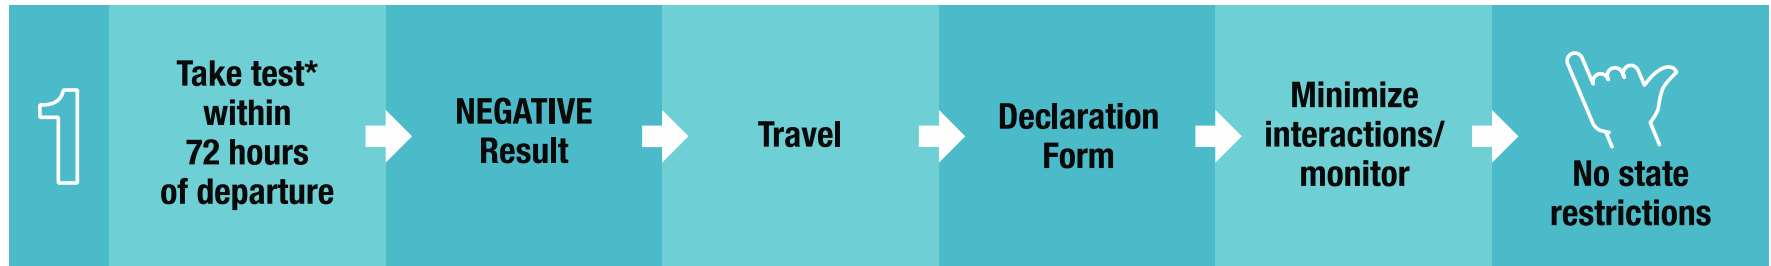

# FLYING INTO HAWAI'I?

Take a pre-travel test or quarantine for 14 days. Here are your options:

\*Any FDA-authorized Nucleic Acid Amplification Test performed by a CLIA certified lab