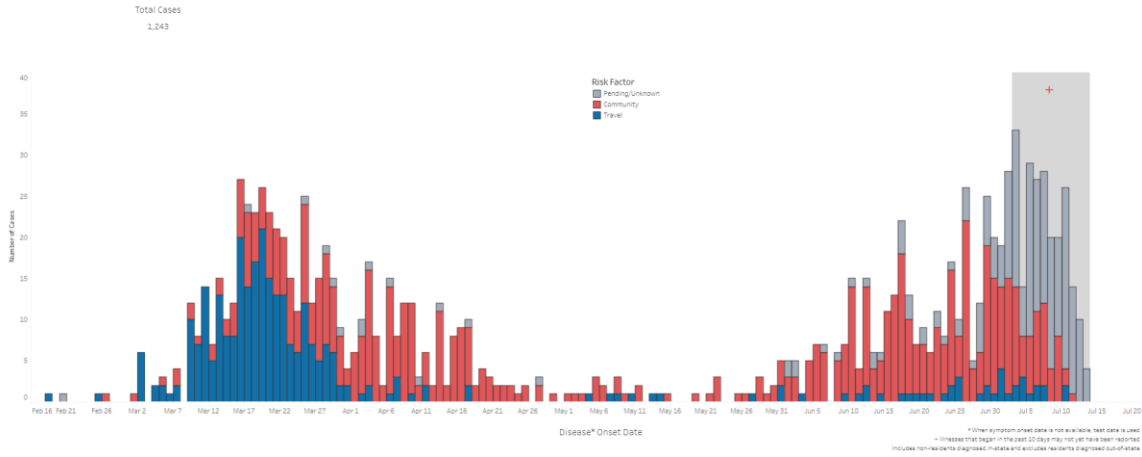

Note: this curve now excludes Hawaii residents (n=21) diagnosed out of state.

For more tables, charts and visualizations visit the DOH Disease Outbreak Control Division:
<https://health.hawaii.gov/coronavirusdisease2019/what-you-should-know/current-situation-in-hawaii>

**Hawai'i Tourism Authority:
2,533 Passengers Arrive on Monday**

Yesterday, a total of 2,533 people arrived in Hawai'i including 467 visitors and 991 returning residents. There was a total of 27 arriving flights. This table shows the number of people who arrived by air from out of state yesterday but does not show interisland travel.

AIRPORT ARRIVALS FOR MONDAY, JULY 13, 2020

	KONA	MAUI	O'AHU	LĪHU'Ē	TOTAL
Crew	9	25	282		316
Transit		2	113		115
Military		2	258		260
Exempt			234		234
Relocate to Hawai'i	4	9	137		150
Returning Resident	50	113	828		991
Visitor	23	59	385		467
GRAND TOTAL	86	210	2,237	0	2,533
Flights	3	4	20	0	27

<https://www.hawaiitourismauthority.org/media/4872/071420-passenger-count-press-release.pdf>